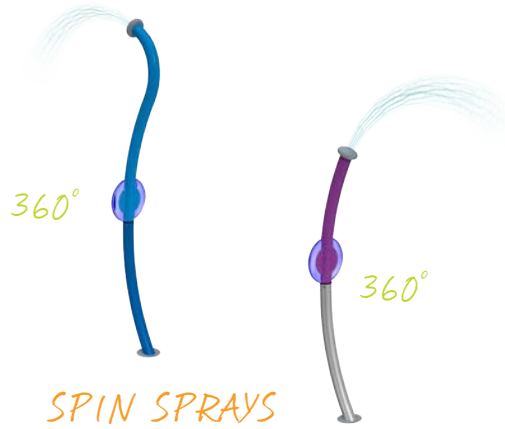

cannons

SPIN SPRAYS