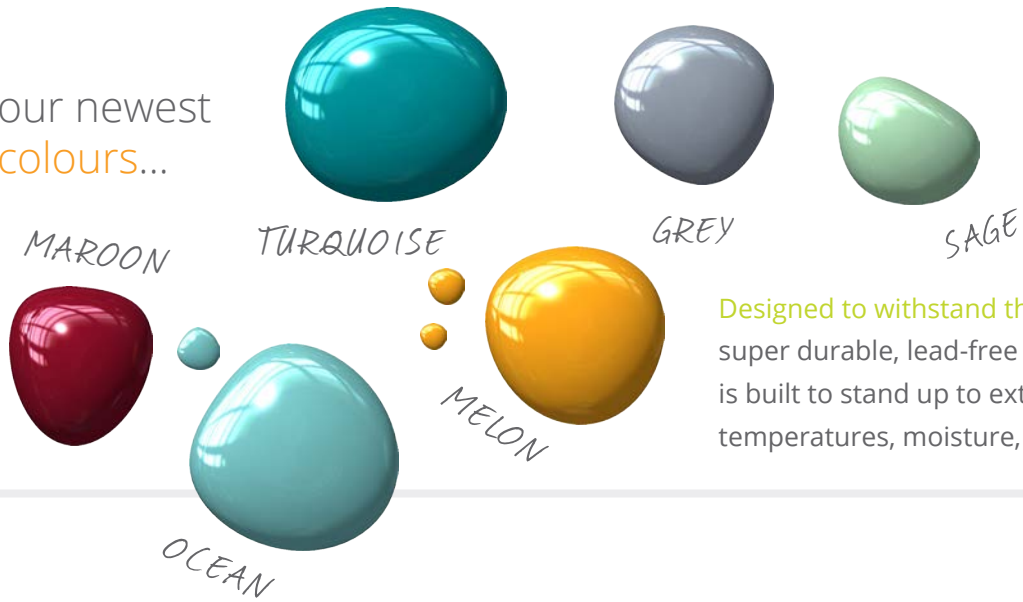

# INSPIRATION

TELL YOUR STORY WITH COLOUR

*BEIGE · VANILLA · YELLOW · MELON · ORANGE · RED · MAROON · PLUM · PURPLE · ROYAL BLUE*

**Stories come to life through colour.** Deep blues and gentle greens, sharp reds and muted creams, each of these colours can align with a theme, place, adventure, or moment in history to provide narrative to your space design.

Choose a Colour Collection unique to your project or choose from one of Waterplay's carefully crafted preset collections. Go ahead—dare to be bold with colour!

BLUE · TURQUOISE · FOREST · FERN · OCEAN · SAGE · GREY · BROWN · GRAPHITE · WHITE · BLACK

VERNAZZA SEASIDE  
ADVENTURE

COLOURS

INSPIRATION colours

DREAM. DESIGN. DELIVER.

our newest  
colours...

Designed to withstand the elements, our super durable, lead-free powder coating is built to stand up to extreme climate temperatures, moisture, and UV exposure.