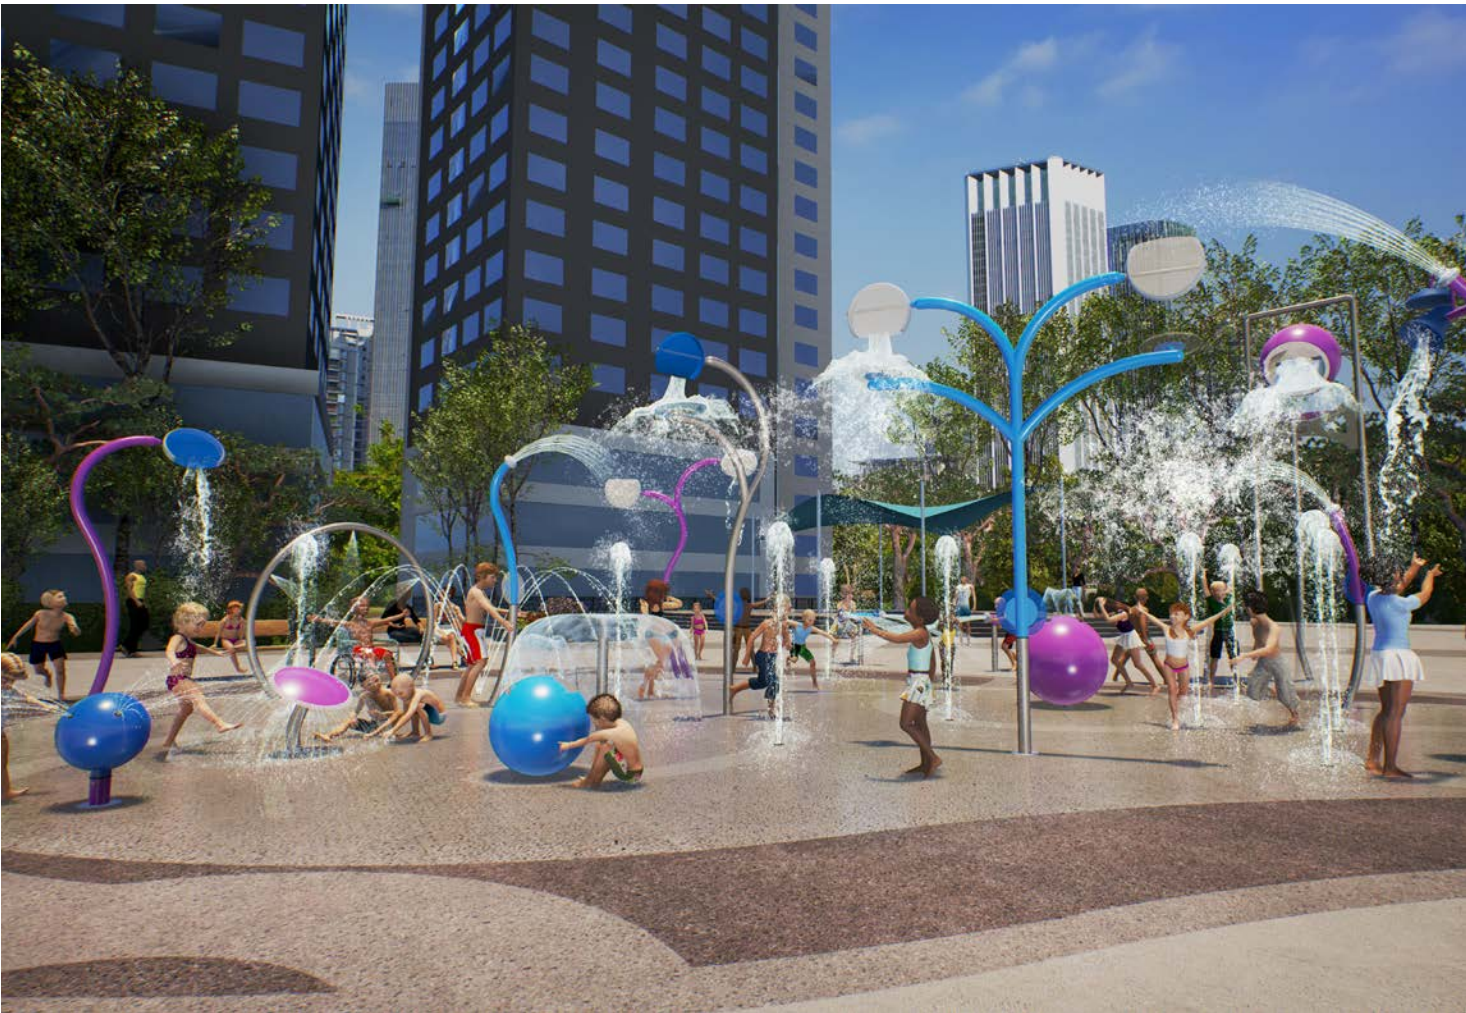

AQUATIC PLAY urban collections