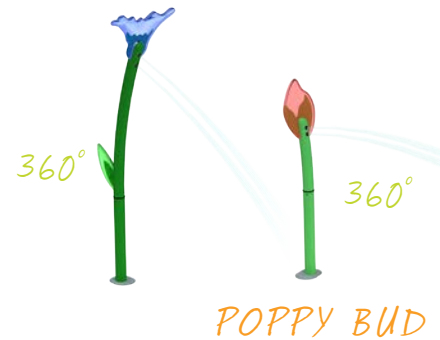

POPPY BUD

Visit www.waterplay.com for detailed product information.