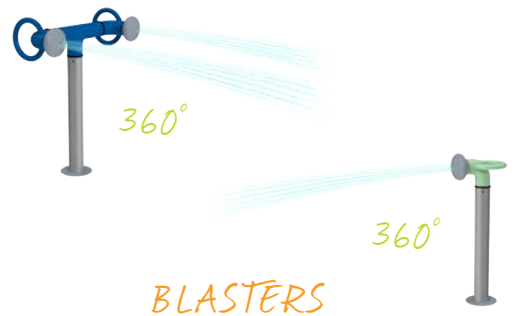

PLAY PALS

small splashes

arches

cannons

DREAM. DESIGN. DELIVER.