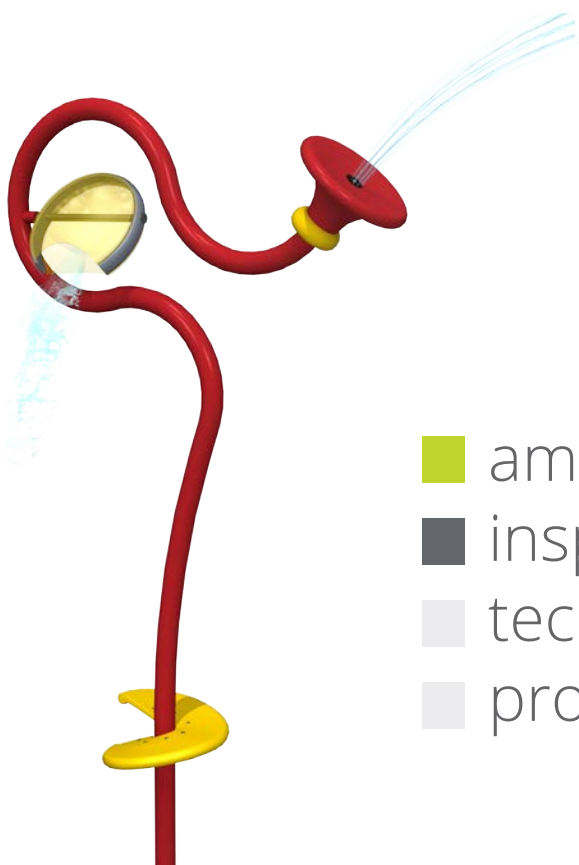

# AQUATIC PLAY

Waterplay's aquatic play collections are comprised of freestanding play elements designed to adapt to any play environment.

ehring

CREATIVE  
COLLECTION

·  
·  
·  
*CIRQUE*

The **Cirque Collection** is designed for collaborative fun. Push, spin, plug, and take aim. This troupe of whimsical and looping play features delights waterplayers with a spectacular water show for all ages.