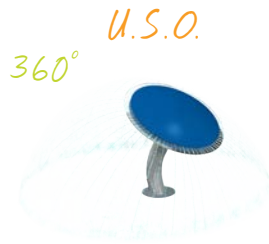

PLAY PALS

cannons

DREAM. DESIGN. DELIVER.