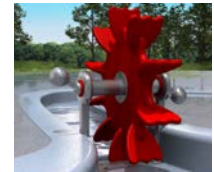

## DISCOVERY STREAM

FISH

SEA GRASS

SEA BLOSSOM

STOUT MOUSE

WET WELLY

DUCK WHEEL

Inspired by nature, designed for fun—the Discovery Stream is a modular streambed packed full of fascinating water weirs that challenge the mind and evoke thoughtful play. Perfect for waterplayers of all ages and abilities.