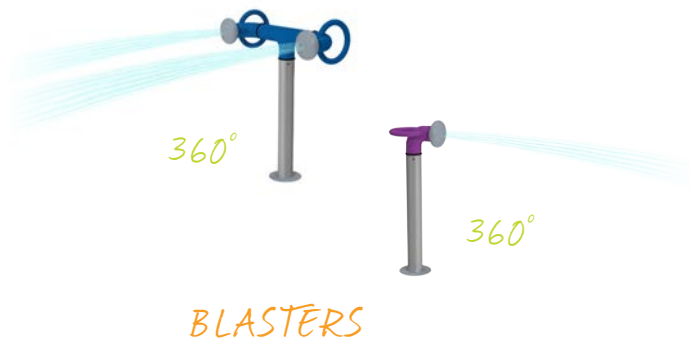

SPINNY SQUIRT

360°

SOLIS'

FUN-BRELLA

U.S.O.

360°

small splashes

BLASTERS