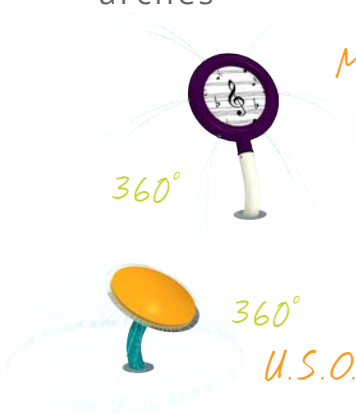

MAGNIF-EYE

360°

360°  
U.S.O.

FUN-BRELLA

TURN

MISTY  
TWISTY

COSMIC  
CANNON

360°