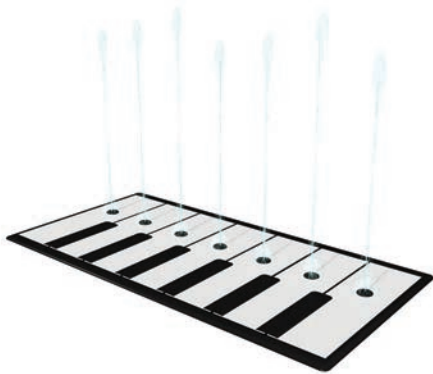

## puddles

An exciting take on the traditional ground spray, Puddles bring the fun of rain puddles to the play pad. Designed with a squishy jump pad, this ground spray encourages waterplayers to stomp, dance, or hop to create a splashy water effect.

Visit [www.waterplay.com](http://www.waterplay.com) for detailed product information.

BUTTERCUP

CHARLOTTE'S WEB

STARLET SPRAY

TOWER SPRAY

MOP TOP

multi-directional

TAPPIN' TUNES