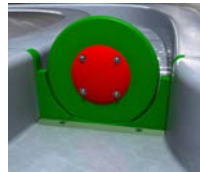

## DISCOVERY STREAM

FISH

SEA GRASS

SEA BLOSSOM

STOUT MOUSE

WET WELLY

DUCK WHEEL

Inspired by nature, designed for fun—the Discovery Stream is a modular streambed packed full of fascinating water weirs that challenge the mind and evoke thoughtful play. Perfect for waterplayers of all ages and abilities.