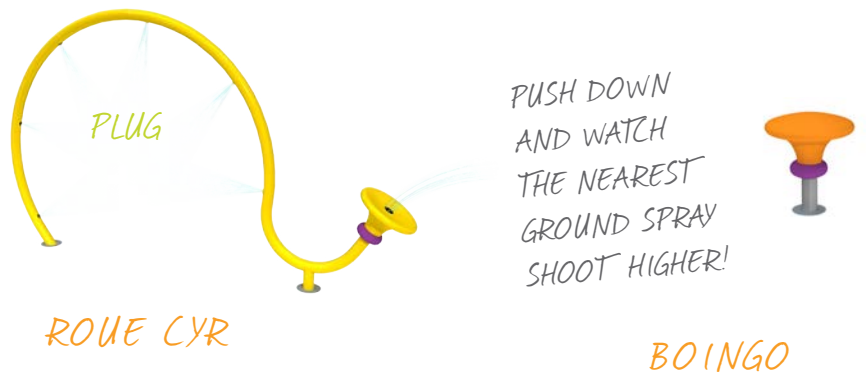

# CIRQUE

soakers & sprays

cannons

arches

PARASOL

AQUA-DROP

ENCORE

DJEMBE