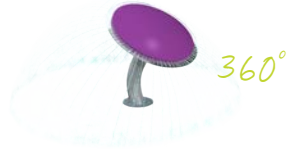

SPINNY SQUIRT

360°

SOLIS'

FUN-BRELLA

U.S.O.

360°

small splashes

BLASTERS