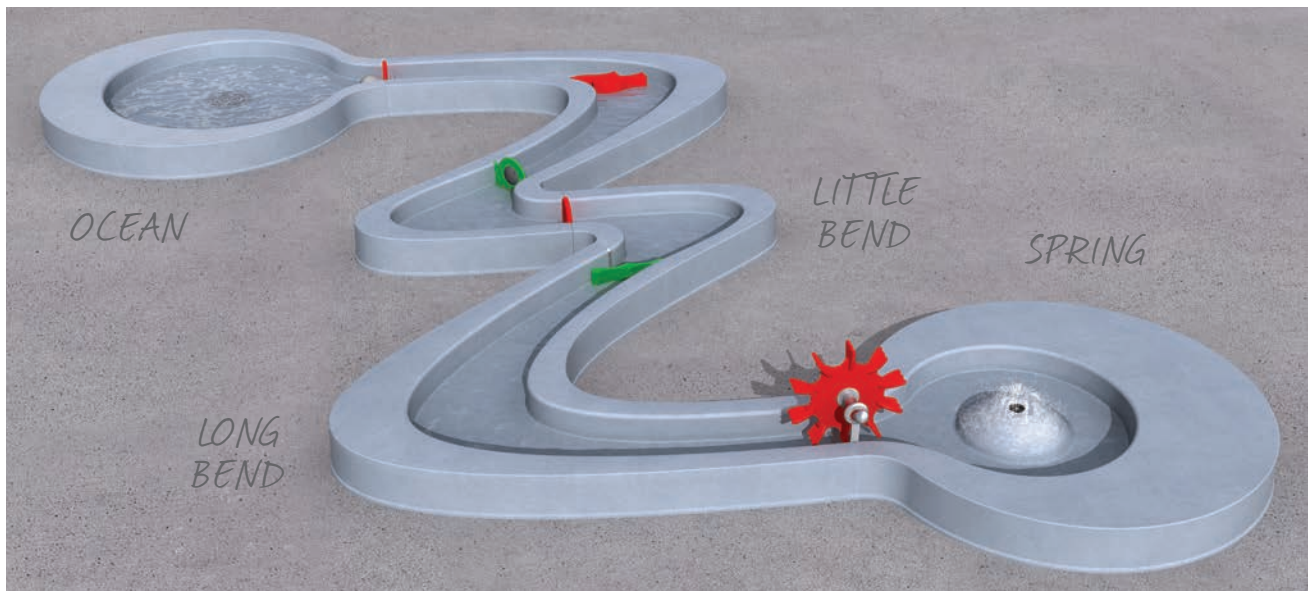

## DISCOVERY STREAM

FISH

SEA GRASS

SEA BLOSSOM

STOUT MOUSE

WET WELLY

DUCK WHEEL

Inspired by nature, designed for fun—the Discovery Stream is a modular streambed packed full of fascinating water weirs that challenge the mind and evoke thoughtful play. Perfect for waterplayers of all ages and abilities.