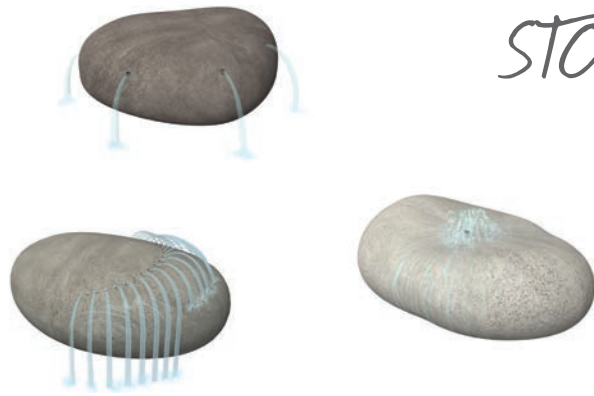

## DISCOVERY STREAM

FISH

SEA GRASS

SEA BLOSSOM

STOUT MOUSE

WET WELLY

DUCK WHEEL

Inspired by nature, designed for fun—the Discovery Stream is a modular streambed packed full of fascinating water weirs that challenge the mind and evoke thoughtful play. Perfect for waterplayers of all ages and abilities.

Weirs are also available as stand-alone features for pre-existing water beds.

SURF STONES