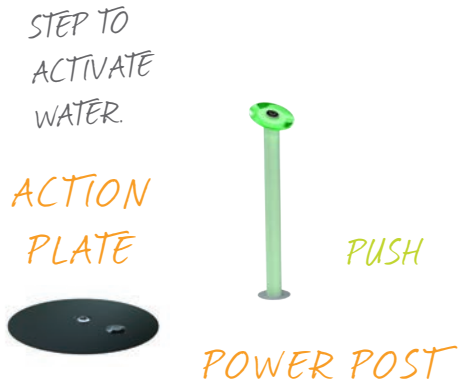

CAT TAIL

flora

small splashes

fauna

cannons

activator

Visit [www.waterplay.com](http://www.waterplay.com) for detailed product information.

REFRESH AND RECHARGE BY INDULGING YOUR SENSES IN THE TRANQUILITY OF FLOWING WATER. A LUSH CANOPY OF WATERLEAVES BRINGS THE BEAUTY OF THE RAINFOREST CLOSE TO HOME AT WOODHAVEN CONDOMINIUMS. THE SLEEK ARCHITECTURAL DESIGN OF THESE PLAY FEATURES PERFECTLY FITS THIS MODERN, FORWARD THINKING HOUSING PROJECT.