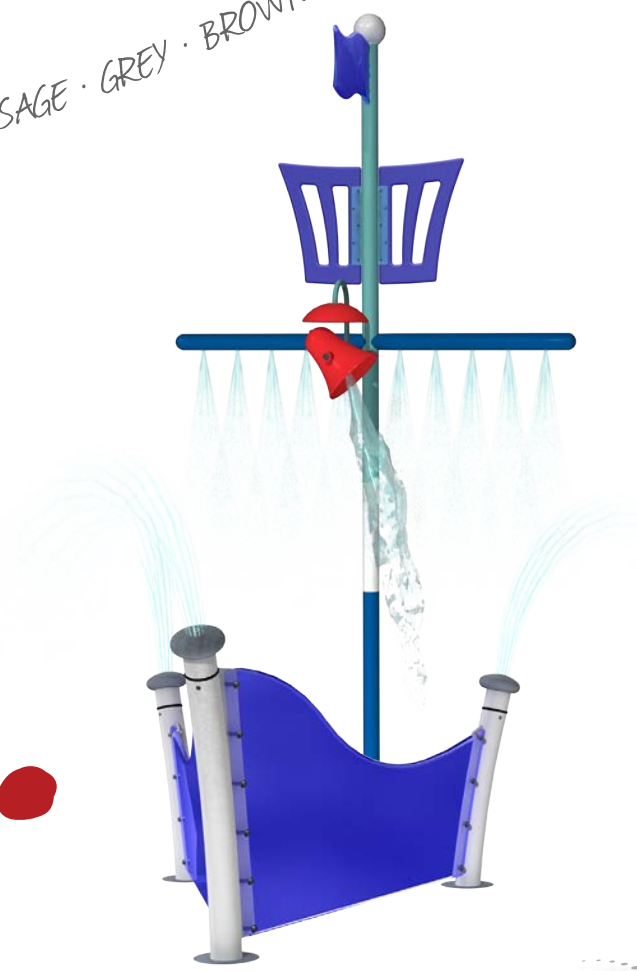

VERNAZZA SEASIDE
ADVENTURE

COLOURS