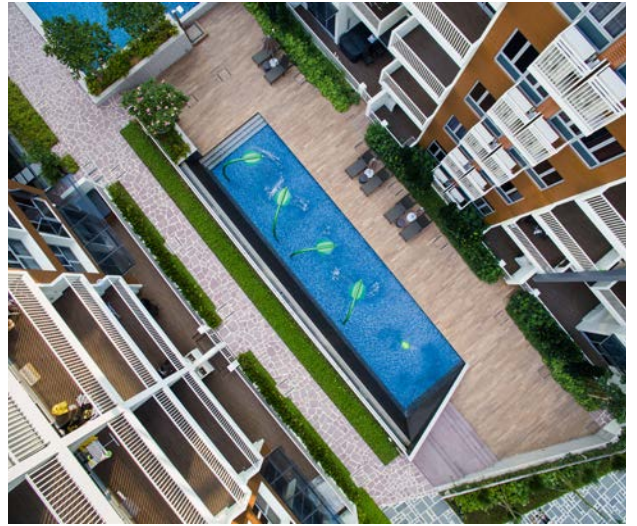

REFRESH AND RECHARGE BY INDULGING YOUR SENSES IN THE TRANQUILITY OF FLOWING WATER. A LUSH CANOPY OF WATERLEAVES BRINGS THE BEAUTY OF THE RAINFOREST CLOSE TO HOME AT WOODHAVEN CONDOMINIUMS. THE SLEEK ARCHITECTURAL DESIGN OF THESE PLAY FEATURES PERFECTLY FITS THIS MODERN, FORWARD THINKING HOUSING PROJECT.