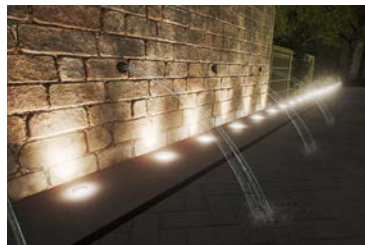

# LUMINARIES & GLOW EFFECTS

Create a multi-functional space for play and visual beauty.

FLUSH-MOUNTED LED LIGHTS ILLUMINATE SURROUNDING WATER

GLOW EFFECTS

LUMINARIES

RECESSED LED LIGHTS ILLUMINATE INTEGRATED GROUND SPRAY.